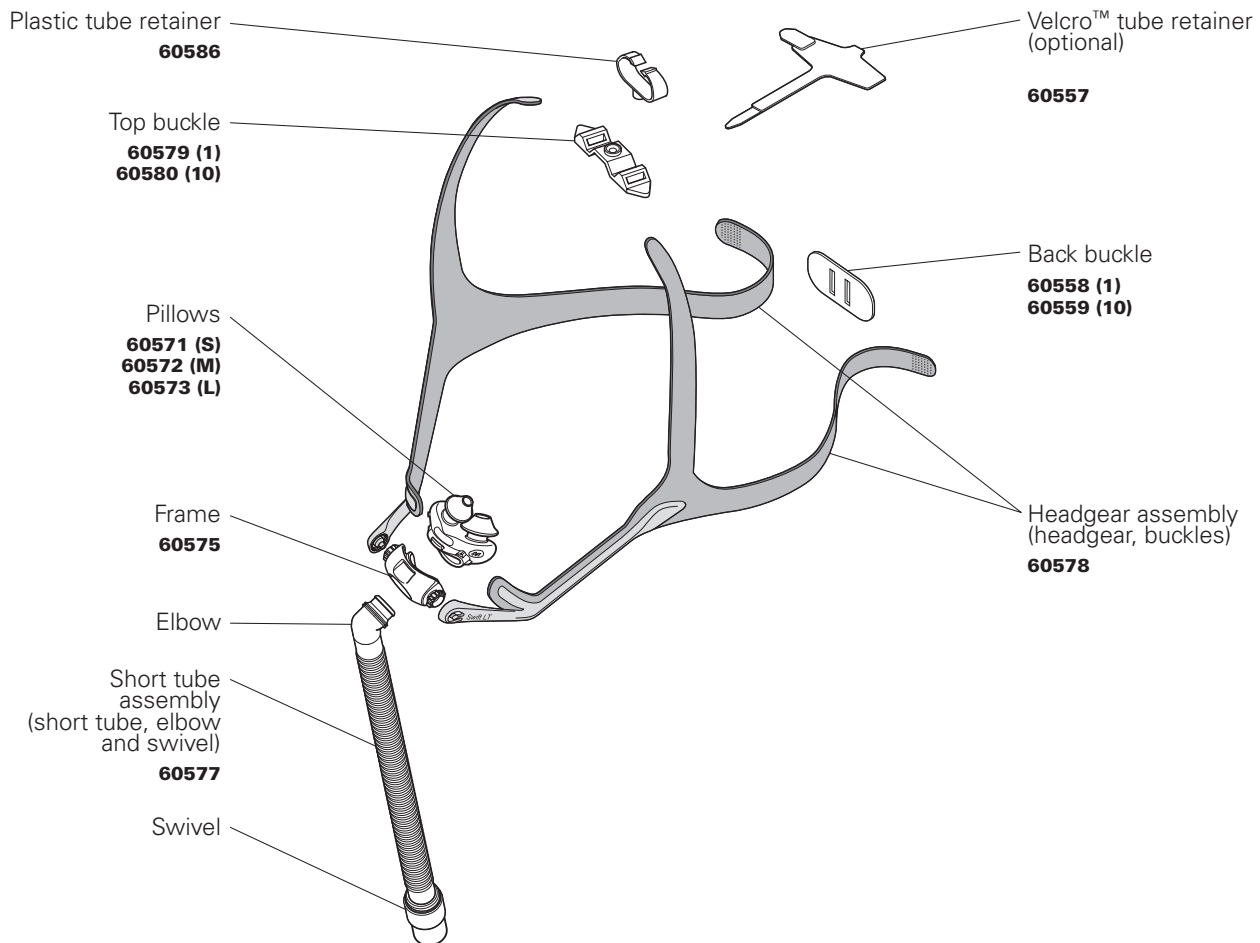

Swift™ LT

NASAL PILLOWS SYSTEM

Components Card

English

Complete system

(includes S*, M* and L* pillows)

60560

Frame system

(no headgear)

S **60582**

M **60583**

L **60584**

Frame assembly

(no headgear, no pillows)

60581

S* Small

M* Medium

L* Large